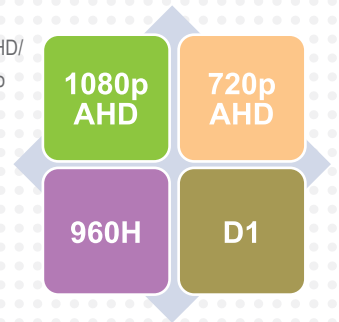

Video Format Auto Detection

Support for D1/960H/720p AHD/1080p AHD Video Signal Auto Detection function without additional video format configuration.